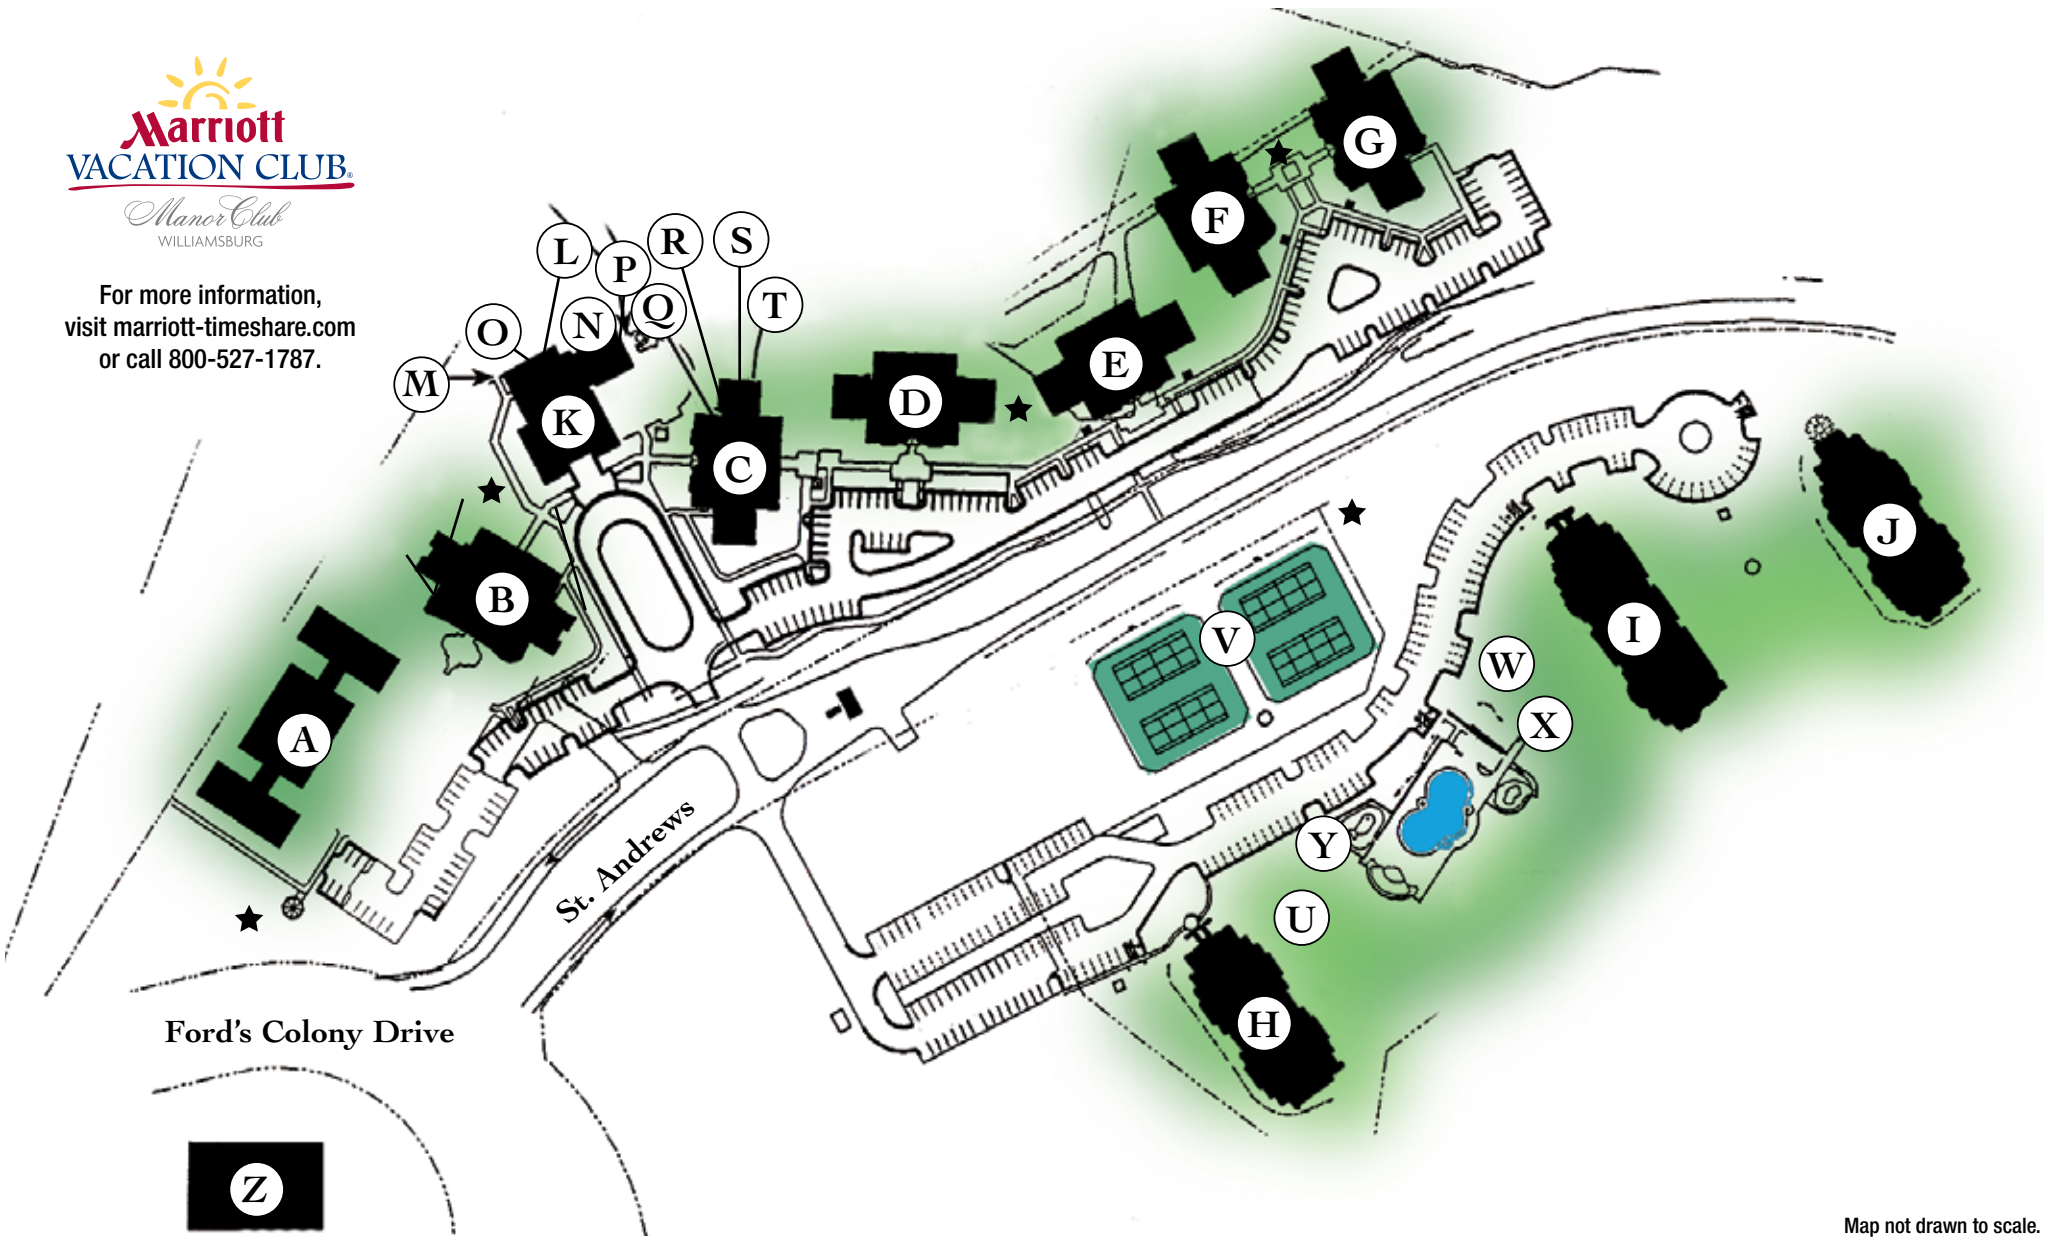

For more information,
visit marriott-timeshare.com
or call 800-527-1787.

Map not drawn to scale.

Legend

- | | | | |
|------------------------|-----------------------------------|--------------------------------|-------------------------------|
| A. Berkeley Manor | H. Jamestown Commons | O. Concierge | V. Sports Court |
| B. Chesapeake Manor | I. Colonial Commons | P. Indoor/Outdoor Pool | W. Activity Center (seasonal) |
| C. Governor's Manor | J. Federal Commons | Q. Colonial Room | X. Fitness Center |
| D. Heritage Manor | K. Main Clubhouse/Internet Center | R. Showtime Theater | Y. Outdoor Pool/Tot's Pool |
| E. Jefferson Manor | L. The Spa at Manor Club | S. Game Room/Toddler Play Area | Z. Ford's Colony Country Club |
| F. Patrick Henry Manor | M. Fitness Center | T. Children's Playroom | ★ Grills |
| G. Independence Manor | N. The MarketPlace | U. Children's Playground | |