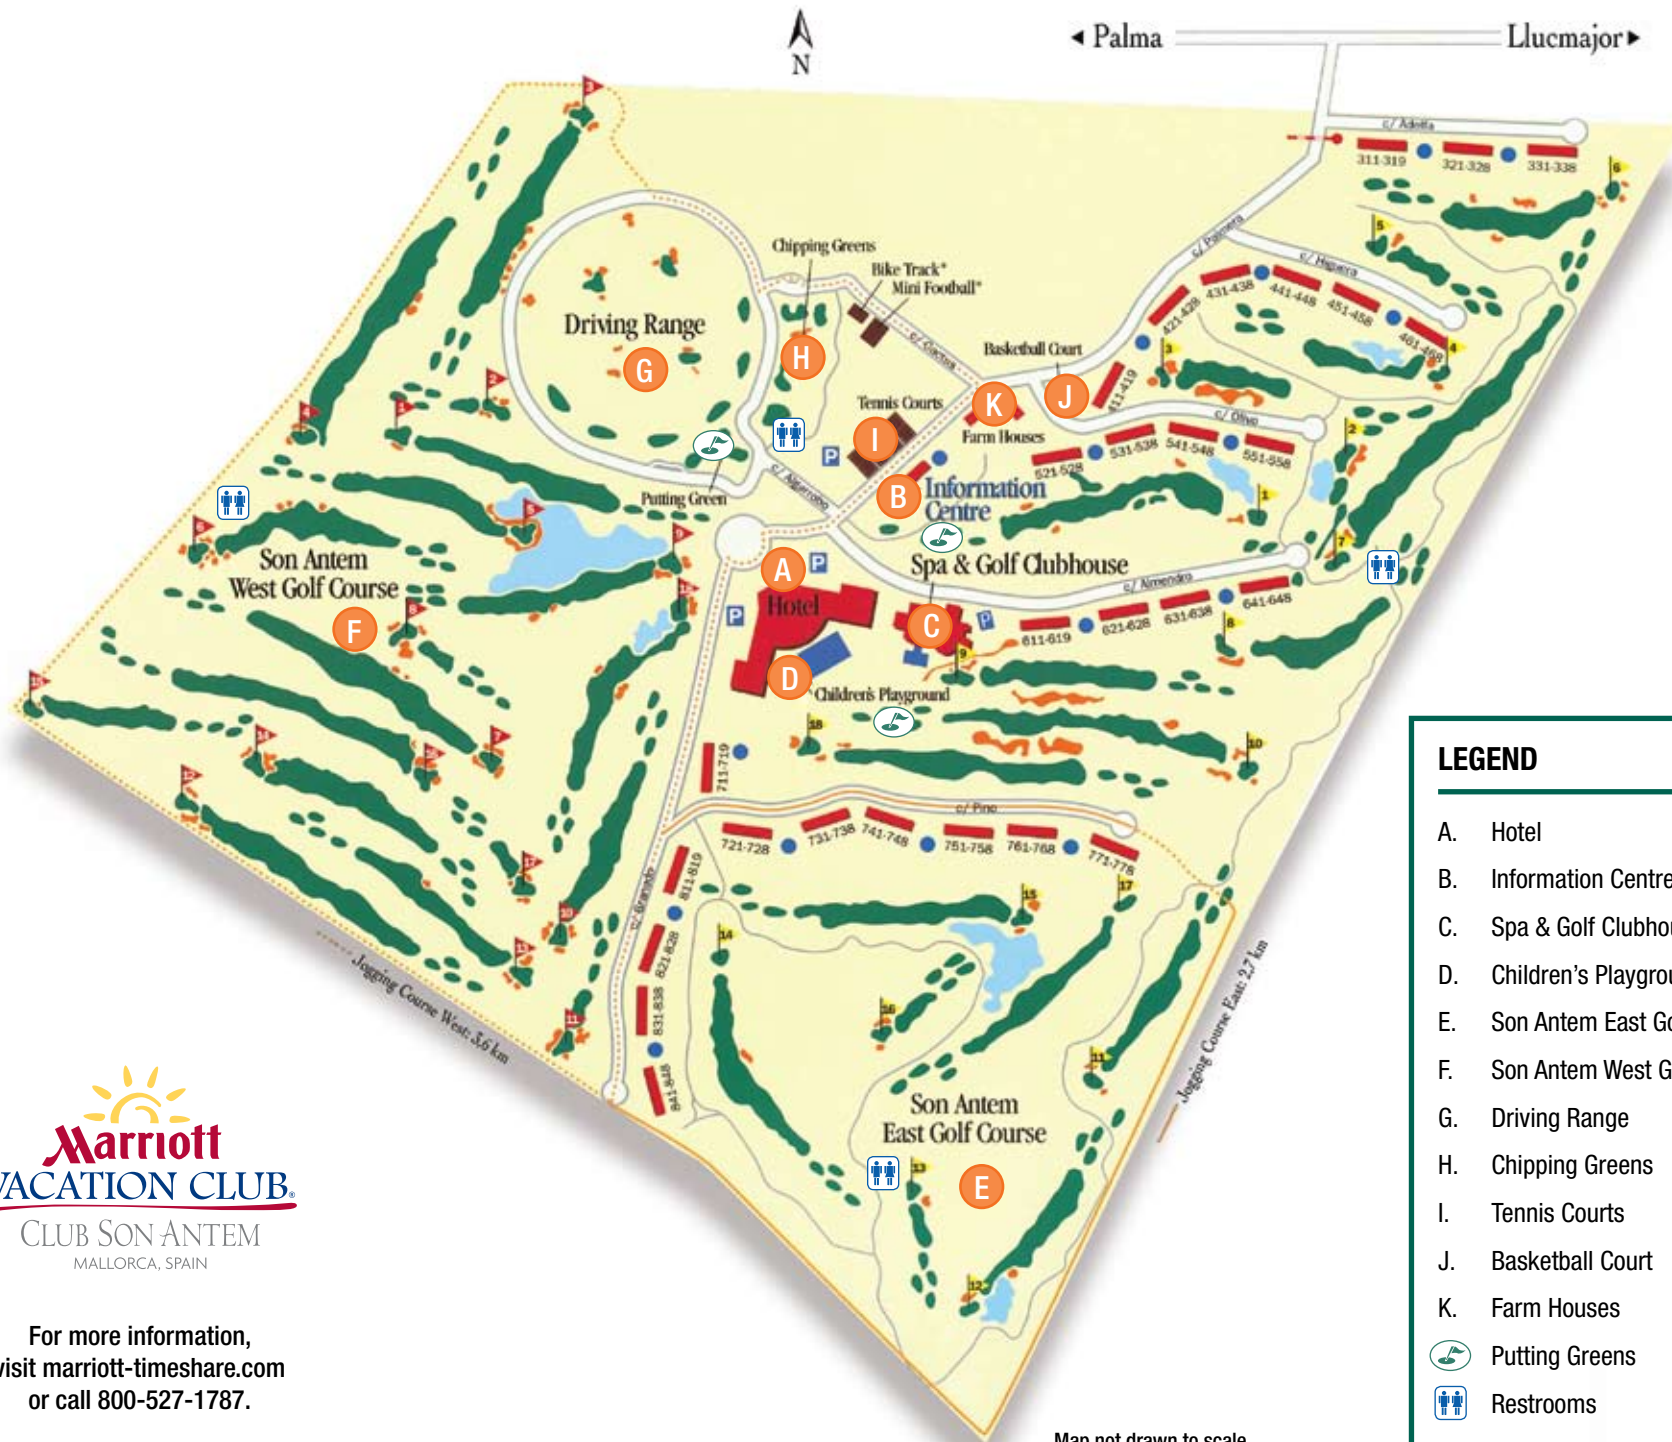

For more information,

 visit marriott-timeshare.com

 or call 800-527-1787.

LEGEND

- A. Hotel
- B. Information Centre
- C. Spa & Golf Clubhouse
- D. Children's Playground
- E. Son Antem East Golf Course
- F. Son Antem West Golf Course
- G. Driving Range
- H. Chipping Greens
- I. Tennis Courts
- J. Basketball Court
- K. Farm Houses
-  Putting Greens
-  Restrooms

Map not drawn to scale.